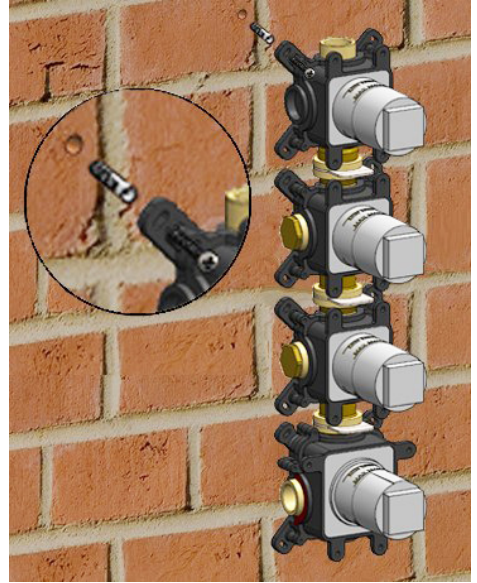

HBCB7070

Concealed part for thermostatic mixer with 3 stop valves
 Parte incasso per miscelatore termostatico con 3 rubinetti d'arresto
 Partie encastrée pour mitigeur thermostatique avec 3 robinets d'arrêt
 Cuerpo empotrado para termostático con 3 llaves de paso
 UP-Teil für Thermostatbatterie mit 3 UP-Ventilen
 Inbouwdeel voor thermostatische mengkraan met 3 stopkranen

Consider the wall thickness including the final covering

INSTALLATION

Use a level to find the correct position

For **in-wall installation**, drill the wall and use plugs and screws to fix the box to the wall

For **frame installation**, use the screws to fix the box to the wood panels

For **plasterboard**, use the screws to fix the box to the drywall

Before tiling fix the membrane to the wall using glue

Drill a 56 mm on the wall covering to allow the cutting of the plastic protections and to ease future maintenance