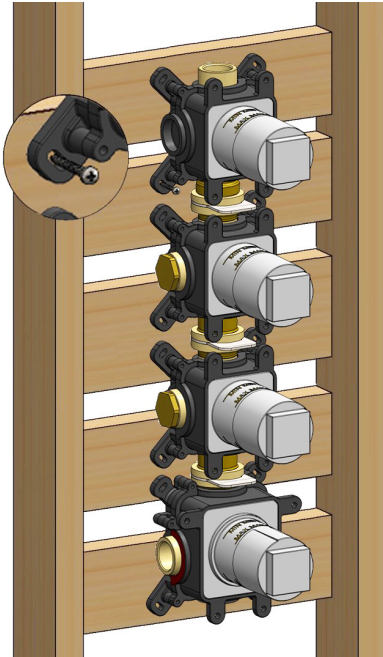

HBCB7070

Concealed part for thermostatic mixer with 3 stop valves
 Parte incasso per miscelatore termostatico con 3 rubinetti d'arresto
 Partie encastrée pour mitigeur thermostatique avec 3 robinets d'arrêt
 Cuerpo empotrado para termostático con 3 llaves de paso
 UP-Teil für Thermostatbatterie mit 3 UP-Ventilen
 Inbouwdeel voor thermostatische mengkraan met 3 stopkranen

Consider the wall thickness including the final covering

INSTALLATION

Use a level to find the correct position

For **in-wall installation**, drill the wall and use plugs and screws to fix the box to the wall

For **frame installation**, use the screws to fix the box to the wood panels

For **plasterboard**, use the screws to fix the box to the drywall

Before tiling fix the membrane to the wall using glue

Drill a 56 mm on the wall covering to allow the cutting of the plastic protections and to ease future maintenance