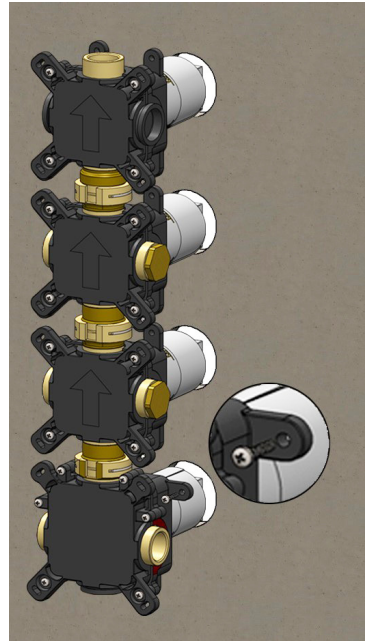

HBCB7070

Concealed part for thermostatic mixer with 3 stop valves
 Parte incasso per miscelatore termostatico con 3 rubinetti d'arresto
 Partie encastrée pour mitigeur thermostatique avec 3 robinets d'arrêt
 Cuerpo empotrado para termostático con 3 llaves de paso
 UP-Teil für Thermostatbatterie mit 3 UP-Ventilen
 Inbouwdeel voor thermostatische mengkraan met 3 stopkranen

Consider the wall thickness including the final covering

INSTALLATION

Use a level to find the correct position

For **in-wall installation**, drill the wall and use plugs and screws to fix the box to the wall

For **frame installation**, use the screws to fix the box to the wood panels

For **plasterboard**, use the screws to fix the box to the drywall

Before tiling fix the membrane to the wall using glue

Drill a 56 mm on the wall covering to allow the cutting of the plastic protections and to ease future maintenance