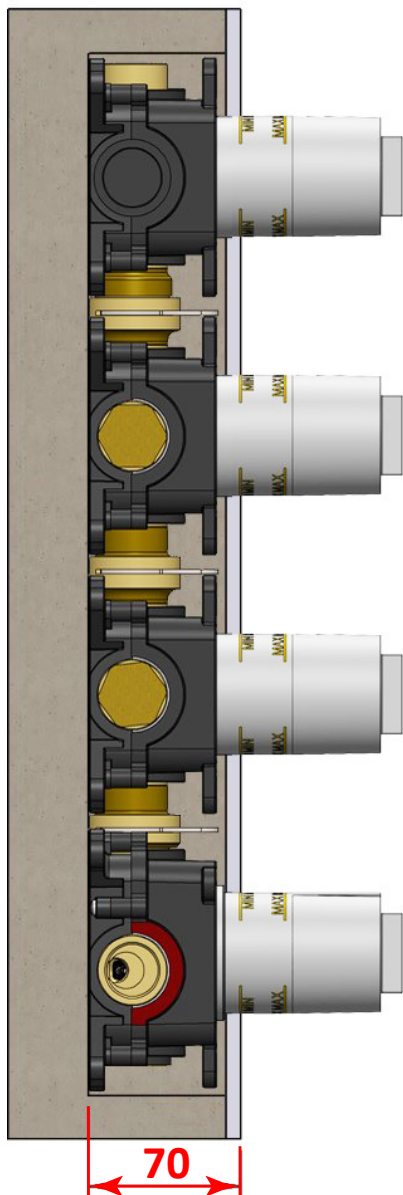

HBCB7070

Concealed part for thermostatic mixer with 3 stop valves
 Parte incasso per miscelatore termostatico con 3 rubinetti d'arresto
 Partie encastrée pour mitigeur thermostatique avec 3 robinets d'arrêt
 Cuerpo empotrado para termostático con 3 llaves de paso
 UP-Teil für Thermostatbatterie mit 3 UP-Ventilen
 Inbouwdeel voor thermostatische mengkraan met 3 stopkranen

hotbath
 italian bathroomware

BEFORE STARTING / PRIMA DI INIZIARE / AVANT DE COMMENCER / ANTES DE EMPEZAR / VOR DEM START / VOORDAT JE BEGINT

<p>P bar</p>	<p>MAX 5 1 MIN</p>	<p>3</p>	<p>ON OFF</p>	<p>15</p>	<p>RECOMMENDED: BALANCED PRESSURES</p>	
<p>T °C</p>	<p>MAX 80</p>	<p>60 45</p>			<p>bar</p>	<p>bar</p>

Consider the wall thickness including the final covering

INSTALLATION

Use a level to find the correct position

For **in-wall installation**, drill the wall and use plugs and screws to fix the box to the wall

For **frame installation**, use the screws to fix the box to the wood panels

For **plasterboard**, use the screws to fix the box to the drywall

Before tiling fix the membrane to the wall using glue

Drill a 56 mm on the wall covering to allow the cutting of the plastic protections and to ease future maintenance