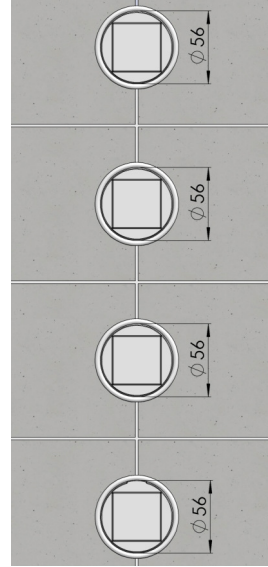

Consider the wall thickness including the final covering

INSTALLATION

Use a level to find the correct position

For **in-wall installation**, drill the wall and use plugs and screws to fix the box to the wall

For **frame installation**, use the screws to fix the box to the wood panels

For **plasterboard**, use the screws to fix the box to the drywall

Before tiling fix the membrane to the wall using glue

Drill a 56 mm on the wall covering to allow the cutting of the plastic protections and to ease future maintenance