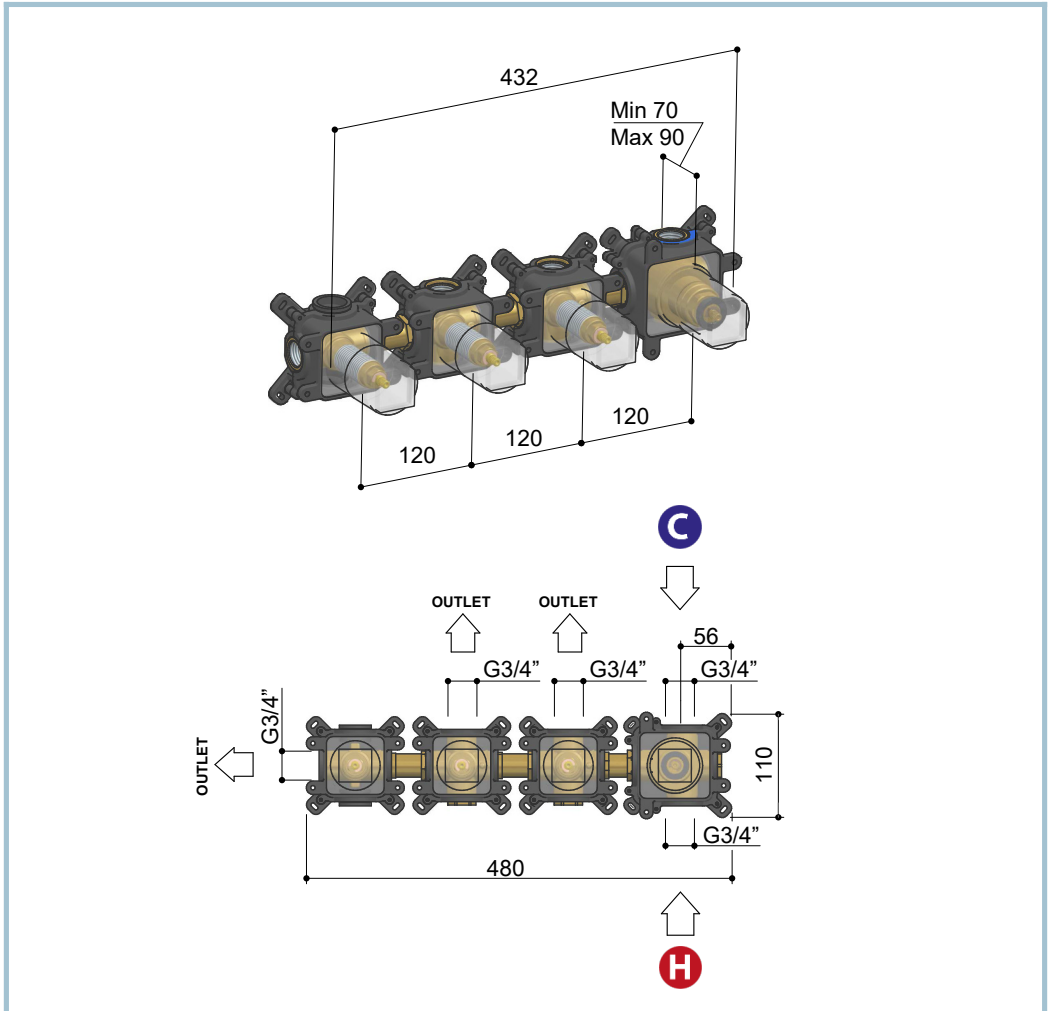

HBCB7070

Concealed part for thermostatic mixer with 3 stop valves
Parte incasso per miscelatore termostatico con 3 rubinetti d'arresto
Partie encastrée pour mitigeur thermostatique avec 3 robinets d'arrêt
Cuerpo empotrado para termostático con 3 llaves de paso
UP-Teil für Thermostatbatterie mit 3 UP-Ventilen
Inbouwdeel voor thermostatische mengkraan met 3 stopkranen

hotbath
italian bathroomware

BEFORE STARTING / PRIMA DI INIZIARE / AVANT DE COMMENCER / ANTES DE EMPEZAR / VOR DEM START / VOORDAT JE BEGINT

P bar	MAX 5 1 MIN	3	ON OFF	15	RECOMMENDED: BALANCED PRESSURES	
T °C	MAX 80	60 45			bar	bar