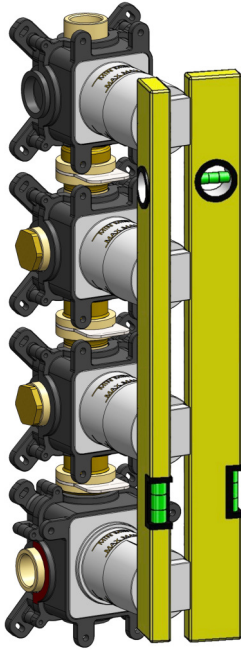

HBCB7070

Concealed part for thermostatic mixer with 3 stop valves
 Parte incasso per miscelatore termostatico con 3 rubinetti d'arresto
 Partie encastrée pour mitigeur thermostatique avec 3 robinets d'arrêt
 Cuerpo empotrado para termostático con 3 llaves de paso
 UP-Teil für Thermostatbatterie mit 3 UP-Ventilen
 Inbouwdeel voor thermostatische mengkraan met 3 stopkranen

hotbath
 italian bathroomware

BEFORE STARTING / PRIMA DI INIZIARE / AVANT DE COMMENCER / ANTES DE EMPEZAR / VOR DEM START / VOORDAT JE BEGINT

<p>P bar</p>	<p>MAX 5 1 MIN</p>	<p>3</p>	<p>ON OFF</p>	<p>15</p>	<p>RECOMMENDED: BALANCED PRESSURES</p>	
<p>T °C</p>	<p>MAX 80</p>	<p>60 45</p>			<p>bar</p>	<p>bar</p>

Consider the wall thickness including the final covering

INSTALLATION

Use a level to find the correct position

For **in-wall installation**, drill the wall and use plugs and screws to fix the box to the wall

For **frame installation**, use the screws to fix the box to the wood panels

For **plasterboard**, use the screws to fix the box to the drywall

Before tiling fix the membrane to the wall using glue

Drill a 56 mm on the wall covering to allow the cutting of the plastic protections and to ease future maintenance