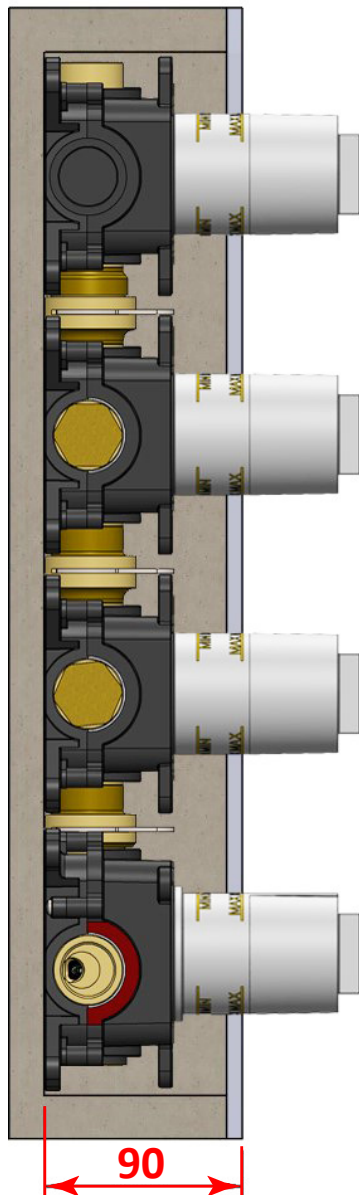

HBCB7070

Concealed part for thermostatic mixer with 3 stop valves
 Parte incasso per miscelatore termostatico con 3 rubinetti d'arresto
 Partie encastrée pour mitigeur thermostatique avec 3 robinets d'arrêt
 Cuerpo empotrado para termostático con 3 llaves de paso
 UP-Teil für Thermostatbatterie mit 3 UP-Ventilen
 Inbouwdeel voor thermostatische mengkraan met 3 stopkranen

hotbath
 italian bathroomware

BEFORE STARTING / PRIMA DI INIZIARE / AVANT DE COMMENCER / ANTES DE EMPEZAR / VOR DEM START / VOORDAT JE BEGINT

<p>P bar</p>	<p>MAX 5 1 MIN</p>	<p>3</p>	<p>ON OFF</p>	<p>15</p>	<p>RECOMMENDED: BALANCED PRESSURES</p>	
<p>T °C</p>	<p>MAX 80</p>	<p>60 45</p>			<p>bar</p>	<p>bar</p>

Consider the wall thickness including the final covering

INSTALLATION

Use a level to find the correct position

For **in-wall installation**, drill the wall and use plugs and screws to fix the box to the wall

For **frame installation**, use the screws to fix the box to the wood panels

For **plasterboard**, use the screws to fix the box to the drywall

Before tiling fix the membrane to the wall using glue

Drill a 56 mm on the wall covering to allow the cutting of the plastic protections and to ease future maintenance